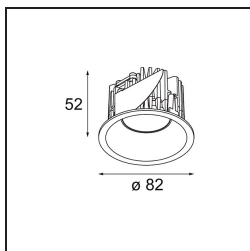

Date
Customer
Project
Type

Smart Lotis Recessed 82 1x IP55 LED 4000K Medium DE Black Brushed

Specifications

Material	12442543
Light Source Type	LED
LED Type	BRIDGELUX V8G8
LED technology	LED COB
CRI	Min. 90
Colour Temperature	4000K
Lifetime	L80B10 @50,000 Hours
Lamp Included	Yes
Number of Light Sources	1
CIE flux code	98 100 100 100 88
Binning (SDCM)	2
Light Direction	Down
Optic	Reflector
Measured beam angle (°)	23.0
Input Voltage	Constant Current Driver Required
Electrical Class	III
IP Rating	55
Glow wire rating (°C)	960
Indoor/Outdoor	Indoor
Application	Ceiling, Wall
Mounting	Recessed
Cut-out size (mm)	ø70
Mounting depth (mm)	100.0
Distance to Lighted Object (m)	0,1
Primary Colour & Primary Finish	Black, Brushed
Gross weight (g)	220.0
Drive current (mA)	350 500 700
Min. forward voltage (Vf)	13,2 13,7 14,2
Max. forward voltage (Vf)	15,0 15,4 16,0
Connected load (W)	5,0 7,2 10,6
Luminous flux per lamp (lm)	584 789 1043
Efficacy (lm/W)	117 110 98
Glare rating	20 21 22
Remark	• 3500K on request