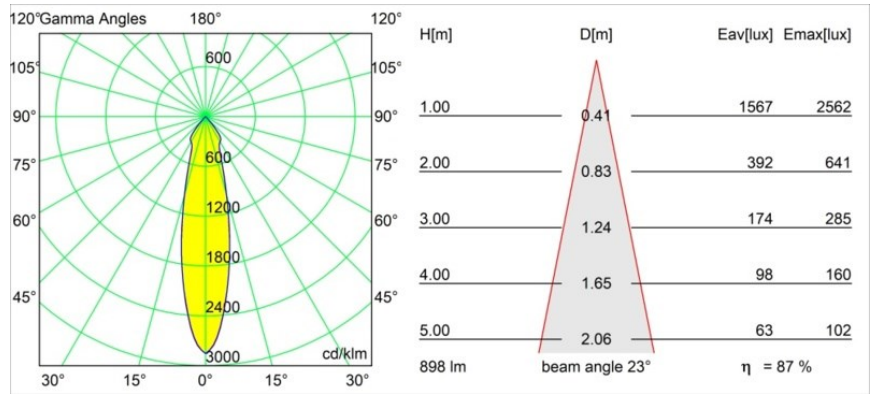

Light distribution & beam diagram