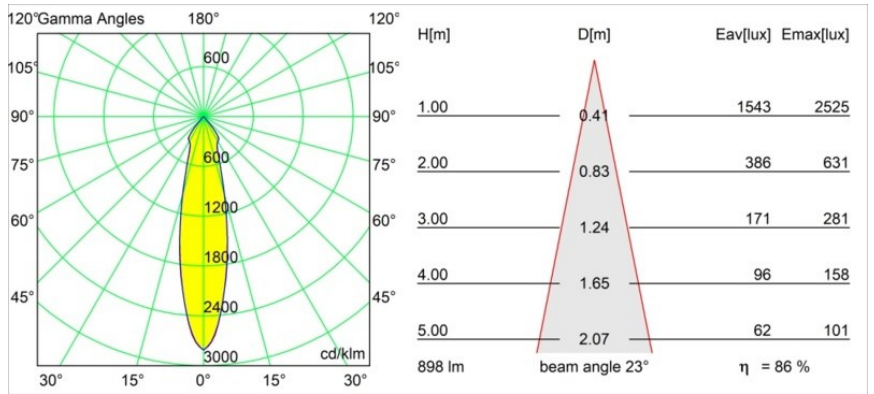

Light distribution & beam diagram