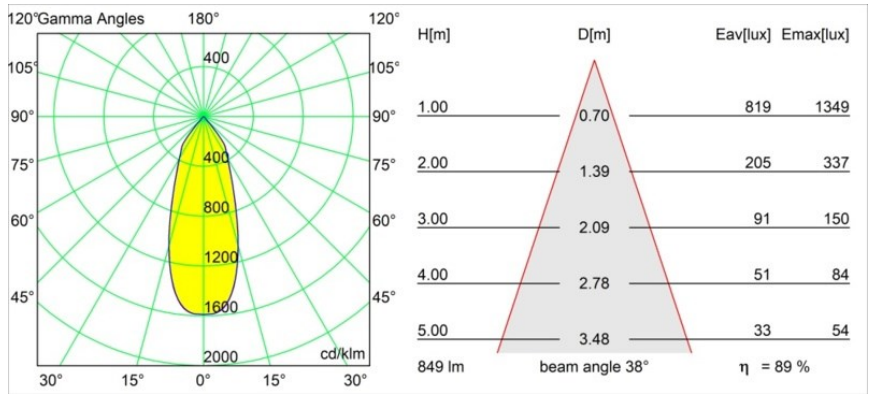

Light distribution & beam diagram