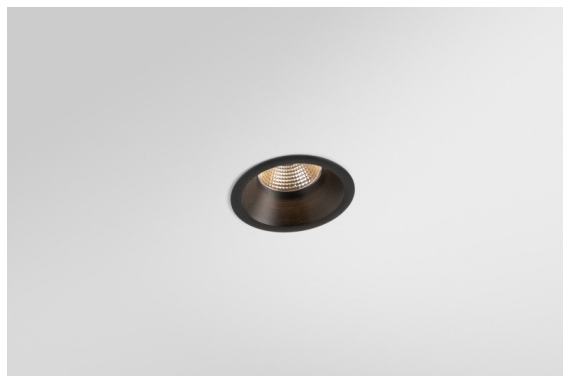

Date
Customer
Project
Type

*Smart Lotis Recessed 82 1x IP55 LED 3000K Flood DE Black Brushed*

The 3 original designs, Smart Kup, Lotis and Cake still manage to steal the hearts of interior designers. And this goes for the entire Smart family. Smart's accessibility and extreme versatility are arguably fit for any expression. Mix and match accent lighting, up and downlight, fixed or adjustable, a mosaic of shapes, sizes, colours and mounting options, and create a playful installation.

**Specifications**

Material	12442443
Light Source Type	LED
LED Type	BRIDGELUX V8G8
LED technology	LED COB
CRI	Min. 90
Colour Temperature	3000K
Lifetime	L80B10 @50,000 Hours
Lamp Included	Yes
Number of Light Sources	1
CIE flux code	98 100 100 100 89
Binning (SDCM)	2
Light Direction	Down
Optic	Reflector
Measured beam angle (°)	38.0
Input Voltage	Constant Current Driver Required
Electrical Class	III
IP Rating	55
Glow wire rating (°C)	960
Indoor/Outdoor	Indoor
Application	Ceiling, Wall
Mounting	Recessed
Cut-out size (mm)	ø70
Mounting depth (mm)	100.0
Distance to Lighted Object (m)	0,1
Primary Colour & Primary Finish	Black, Brushed
Gross weight (g)	220.0
Drive current (mA)	350      500      700
Min. forward voltage (Vf)	13,2      13,7      14,2
Max. forward voltage (Vf)	15,0      15,4      16,0
Connected load (W)	5,0      7,2      10,6
Luminous flux per lamp (lm)	559      756      999
Efficacy (lm/W)	112      105      94
Glare rating	19      20      21
Remark	• 3500K on request

**TM30 & CRI diagram**

**Light distribution & beam diagram**

Diagrams

**Decorative Accessories**

- 12500032** Mask Smart 82 1x Black Structure
- 12500009** Mask Smart 82 1x White Structure
- 12500046** Mask Smart 82 1x Gold Matt
- 12500015** Mask Smart 82 1x Champagne Brushed
- 12500014** Mask Smart 82 1x Bronze Brushed
- 12500043** Mask Smart 82 1x Black Brushed
- 12500016** Mask Smart 82 1x Silver Bronze Brushed