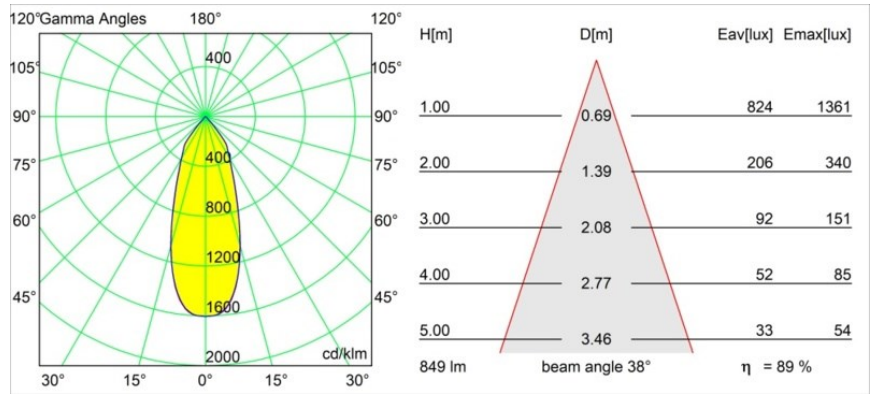

Light distribution & beam diagram