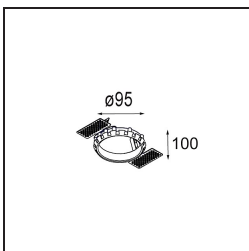

Accessori Installazione

- **12500230** Ring Recessed 82 1x