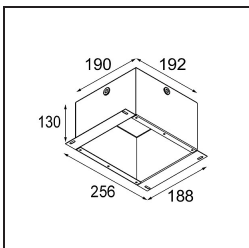

- **10889830** Installation Housing 192x190x130