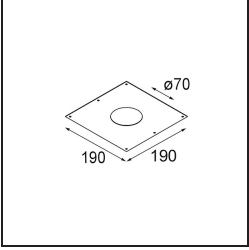

Accessori Installazione

- 12500230** Ring Recessed 82 1x

- 10889830** Installation Housing 192x190x130

12290130 Plaster Kit 190X190 - 70 1x

12291030 Plaster Kit 210x190 - 70 2x

Choose a required accessory