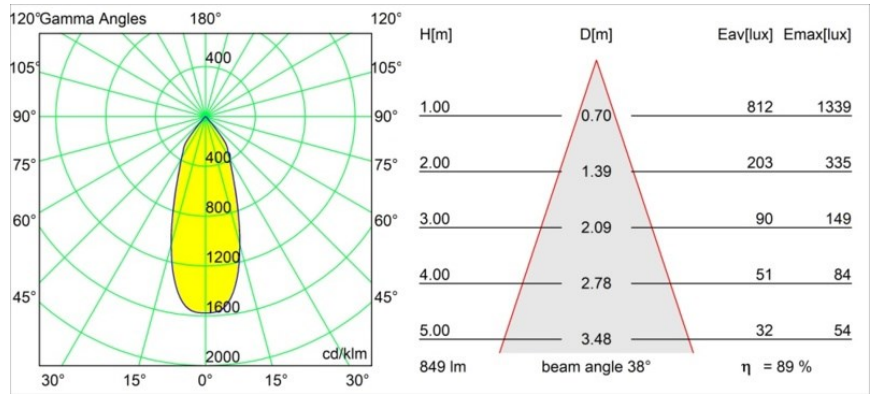

Light distribution & beam diagram