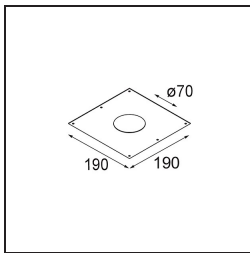

12290130 Plaster Kit 190X190 - 70 1x