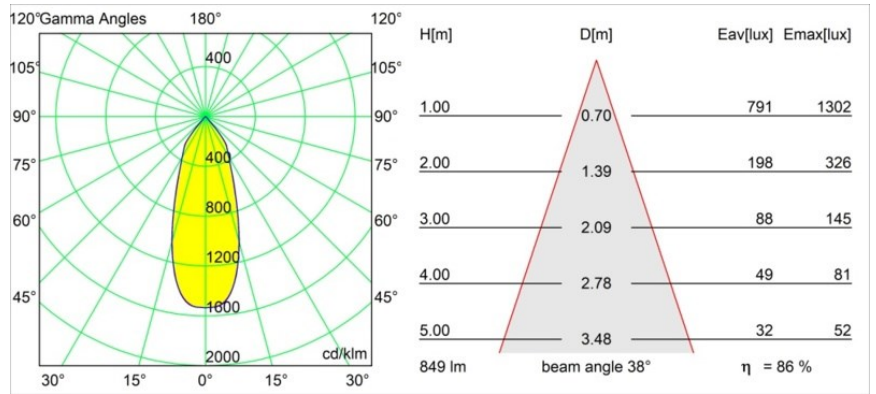

Light distribution & beam diagram