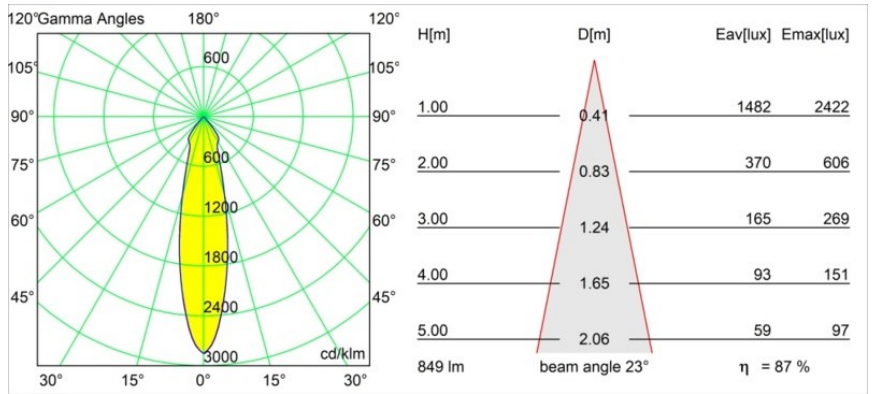

Light distribution & beam diagram