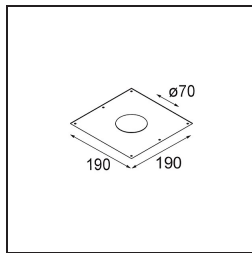

Accessori Installazione

- 12500230** Ring Recessed 82 1x

- 10889830** Installation Housing 192x190x130

12290130 Plaster Kit 190X190 - 70 1x

12291030 Plaster Kit 210x190 - 70 2x

Choose a required accessory