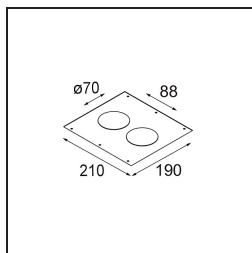

Accessori Installazione

- 12500230** Ring Recessed 82 1x

- 10889830** Installation Housing 192x190x130

12290130 Plaster Kit 190X190 - 70 1x

12291030 Plaster Kit 210x190 - 70 2x

Choose a required accessory