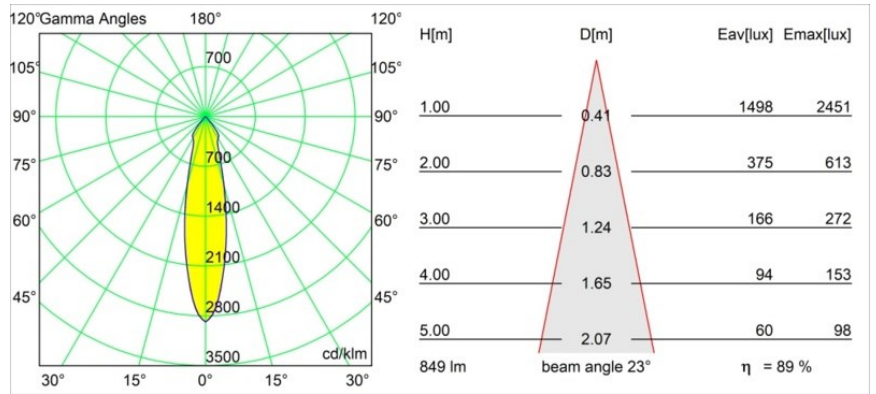

Light distribution & beam diagram