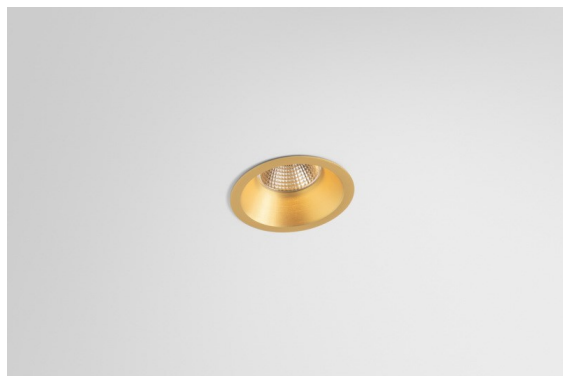

Date
Customer
Project
Type

Smart Lotis Recessed 82 1x IP55 LED 3000K Medium DE Champagne Brushed

The 3 original designs, Smart Kup, Lotis and Cake still manage to steal the hearts of interior designers. And this goes for the entire Smart family. Smart's accessibility and extreme versatility are arguably fit for any expression. Mix and match accent lighting, up and downlight, fixed or adjustable, a mosaic of shapes, sizes, colours and mounting options, and create a playful installation.

Specifications

Material	12442315
Light Source Type	LED
LED Type	BRIDGELUX V8G8
LED technology	LED COB
CRI	Min. 90
Colour Temperature	3000K
Lifetime	L80B10 @50,000 Hours
Lamp Included	Yes
Number of Light Sources	1
CIE flux code	97 100 100 100 89
Binning (SDCM)	2
Light Direction	Down
Optic	Reflector
Measured beam angle (°)	24.0
Input Voltage	Constant Current Driver Required
Electrical Class	III
IP Rating	55
Glow wire rating (°C)	960
Indoor/Outdoor	Indoor
Application	Ceiling, Wall
Mounting	Recessed
Cut-out size (mm)	ø70
Mounting depth (mm)	100.0
Distance to Lighted Object (m)	0,1
Primary Colour & Primary Finish	Champagne, Brushed
Gross weight (g)	220.0
Drive current (mA)	350 500 700
Min. forward voltage (Vf)	13,2 13,7 14,2
Max. forward voltage (Vf)	15,0 15,4 16,0
Connected load (W)	5,0 7,2 10,6
Luminous flux per lamp (lm)	559 756 999
Efficacy (lm/W)	112 105 94
Glare rating	19 21 22
Remark	• 3500K on request

TM30 & CRI diagram

Light distribution & beam diagram

Diagrams

Decorative Accessories

- 12500032** Mask Smart 82 1x Black Structure
- 12500009** Mask Smart 82 1x White Structure
- 12500046** Mask Smart 82 1x Gold Matt
- 12500015** Mask Smart 82 1x Champagne Brushed
- 12500014** Mask Smart 82 1x Bronze Brushed
- 12500043** Mask Smart 82 1x Black Brushed
- 12500016** Mask Smart 82 1x Silver Bronze Brushed