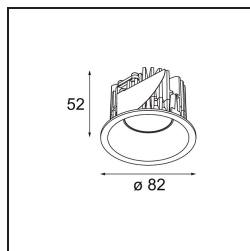

Specifications

Material	12442315
Light Source Type	LED
LED Type	BRIDGELUX V8G8
LED technology	LED COB
CRI	Min. 90
Colour Temperature	3000K
Lifetime	L80B10 @50,000 Hours
Lamp Included	Yes
Number of Light Sources	1
CIE flux code	97 100 100 100 89
Binning (SDCM)	2
Light Direction	Down
Optic	Reflector
Measured beam angle (°)	24.0
Input Voltage	Constant Current Driver Required
Electrical Class	III
IP Rating	55
Glow wire rating (°C)	960
Indoor/Outdoor	Indoor
Application	Ceiling, Wall
Mounting	Recessed
Cut-out size (mm)	ø70
Mounting depth (mm)	100.0
Distance to Lighted Object (m)	0,1
Primary Colour & Primary Finish	Champagne, Brushed
Gross weight (g)	220.0
Drive current (mA)	350 500 700
Min. forward voltage (Vf)	13,2 13,7 14,2
Max. forward voltage (Vf)	15,0 15,4 16,0
Connected load (W)	5,0 7,2 10,6
Luminous flux per lamp (lm)	559 756 999
Efficacy (lm/W)	112 105 94
Glare rating	19 21 22
Remark	• 3500K on request