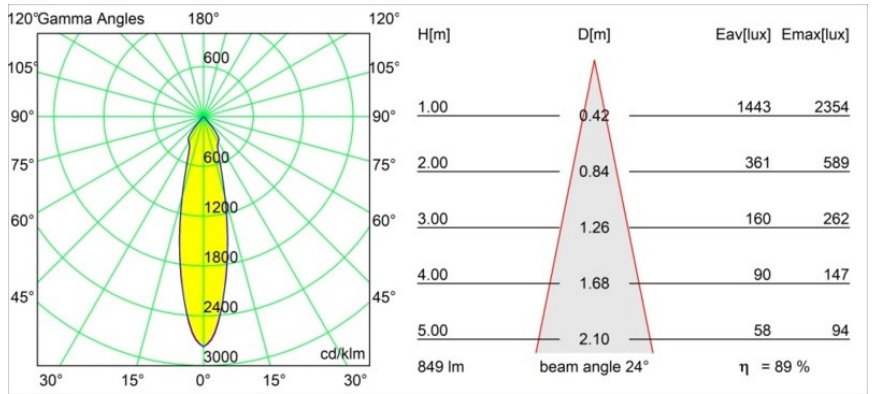

Light distribution & beam diagram