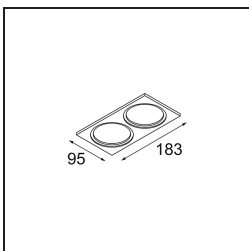

Specifications

Material	12442315
Light Source Type	LED
LED Type	BRIDGELUX V8G8
LED technology	LED COB
CRI	Min. 90
Colour Temperature	3000K
Lifetime	L80B10 @50,000 Hours
Lamp Included	Yes
Number of Light Sources	1
CIE flux code	97 100 100 100 89
Binning (SDCM)	2
Light Direction	Down
Optic	Reflector
Measured beam angle (°)	24.0
Input Voltage	Constant Current Driver Required
Electrical Class	III
IP Rating	55
Glow wire rating (°C)	960
Indoor/Outdoor	Indoor
Application	Ceiling, Wall
Mounting	Recessed
Cut-out size (mm)	ø70
Mounting depth (mm)	100.0
Distance to Lighted Object (m)	0,1
Primary Colour & Primary Finish	Champagne, Brushed
Gross weight (g)	220.0
Drive current (mA)	350 500 700
Min. forward voltage (Vf)	13,2 13,7 14,2
Max. forward voltage (Vf)	15,0 15,4 16,0
Connected load (W)	5,0 7,2 10,6
Luminous flux per lamp (lm)	559 756 999
Efficacy (lm/W)	112 105 94
Glare rating	19 21 22
Remark	• 3500K on request

TM30 & CRI diagram

Light distribution & beam diagram

Diagrams

Decorative Accessories

- 12500032** Mask Smart 82 1x Black Structure
- 12500009** Mask Smart 82 1x White Structure
- 12500046** Mask Smart 82 1x Gold Matt
- 12500015** Mask Smart 82 1x Champagne Brushed
- 12500014** Mask Smart 82 1x Bronze Brushed
- 12500043** Mask Smart 82 1x Black Brushed
- 12500016** Mask Smart 82 1x Silver Bronze Brushed