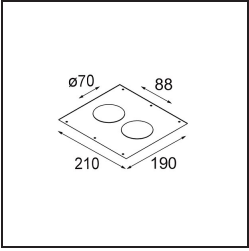

Accesorios Instalación

- 12500230** Ring Recessed 82 1x

- 10889830** Installation Housing 192x190x130

12290130 Plaster Kit 190X190 - 70 1x

12291030 Plaster Kit 210x190 - 70 2x

Choose a required accessory