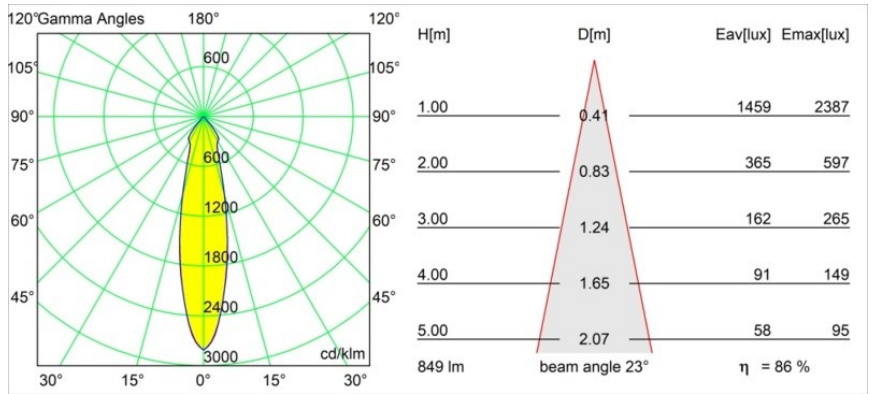

Light distribution & beam diagram