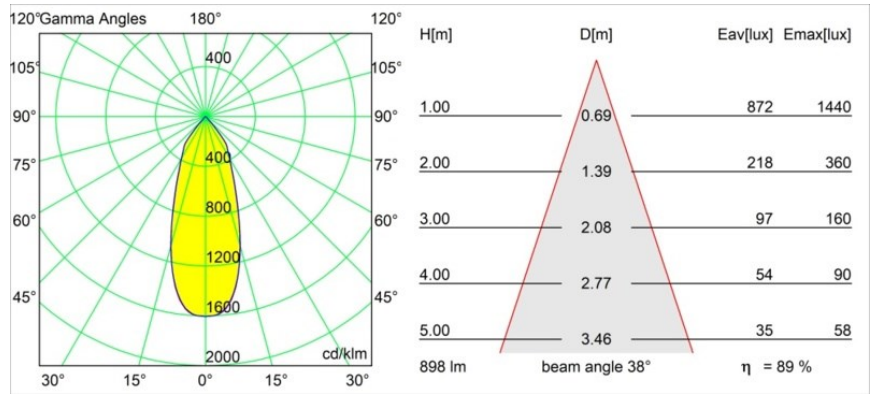

Light distribution & beam diagram