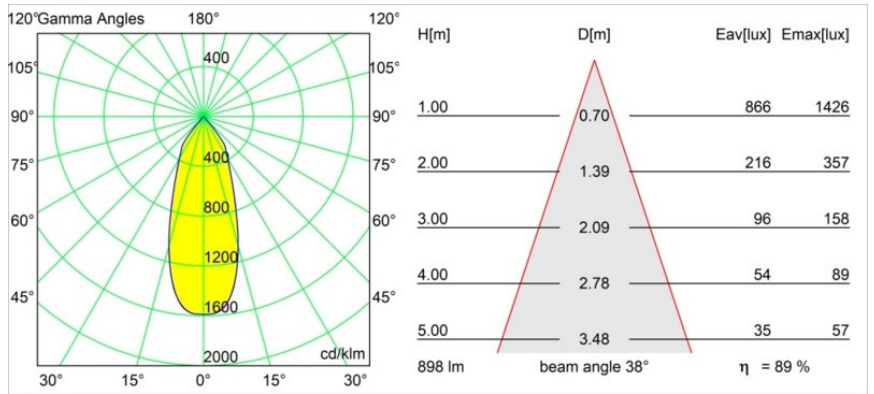

Light distribution & beam diagram