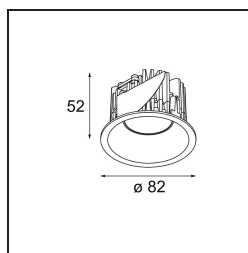

Specifications

Material	12442243
Light Source Type	LED
LED Type	BRIDGELUX V8G8
LED technology	LED COB
CRI	Min. 90
Colour Temperature	4000K
Lifetime	L80B10 @50,000 Hours
Lamp Included	Yes
Number of Light Sources	1
CIE flux code	98 100 100 100 89
Binning (SDCM)	2
Light Direction	Down
Optic	Reflector
Measured beam angle (°)	38.0
Input Voltage	Constant Current Driver Required
Electrical Class	III
IP Rating	55
Glow wire rating (°C)	960
Indoor/Outdoor	Indoor
Application	Ceiling, Wall
Mounting	Recessed
Cut-out size (mm)	ø70
Mounting depth (mm)	100.0
Distance to Lighted Object (m)	0,1
Primary Colour & Primary Finish	Black, Brushed
Gross weight (g)	220.0
Drive current (mA)	350 500 700
Min. forward voltage (Vf)	13,2 13,7 14,2
Max. forward voltage (Vf)	15,0 15,4 16,0
Connected load (W)	5,0 7,2 10,6
Luminous flux per lamp (lm)	591 799 1057
Efficacy (lm/W)	118 111 100
Glare rating	19 21 21
Remark	• 3500K on request