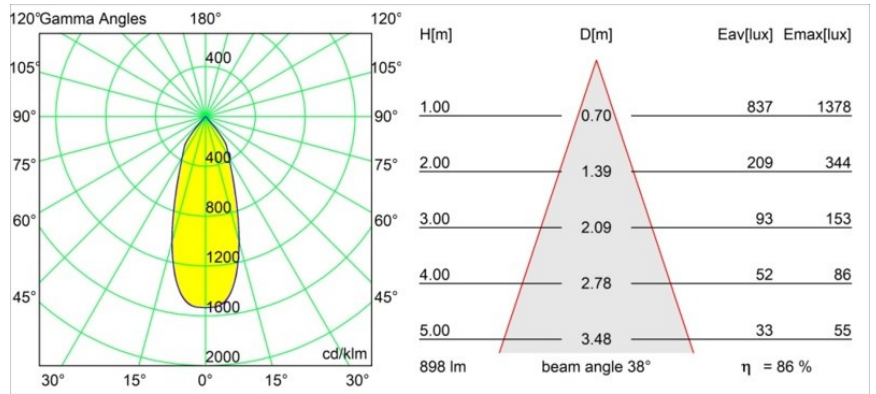

Light distribution & beam diagram