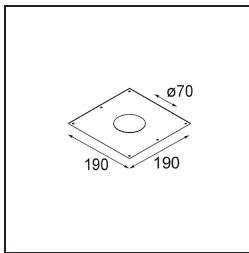

12290130 Plaster Kit 190X190 - 70 1x