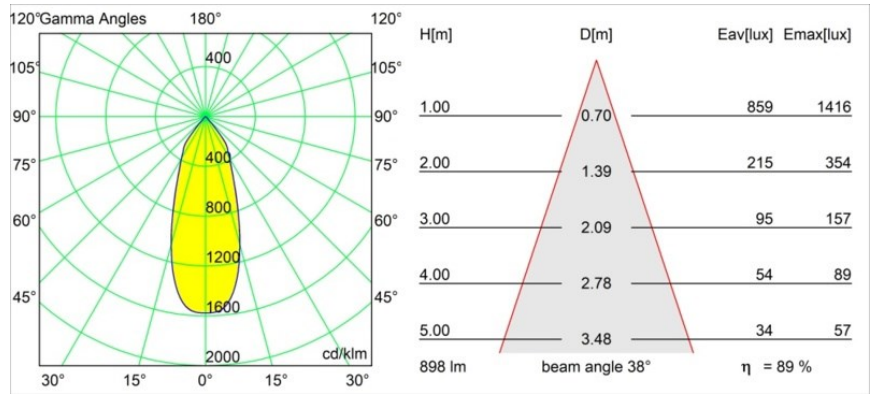

Light distribution & beam diagram