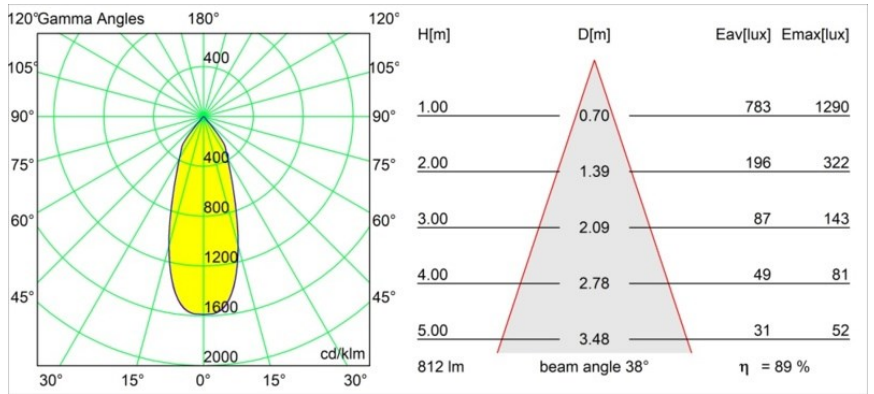

Light distribution & beam diagram