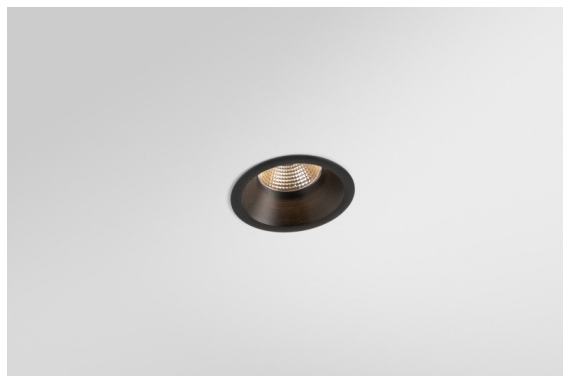

Date
Customer
Project
Type

Smart Lotis Recessed 82 1x IP55 LED 2700K Flood DE Black Brushed

Specifications

Material	12442143
Light Source Type	LED
LED Type	BRIDGELUX V8G8
LED technology	LED COB
CRI	Min. 90
Colour Temperature	2700K
Lifetime	L80B10 @50,000 Hours
Lamp Included	Yes
Number of Light Sources	1
CIE flux code	98 100 100 100 89
Binning (SDCM)	2
Light Direction	Down
Optic	Reflector
Measured beam angle (°)	38.0
Input Voltage	Constant Current Driver Required
Electrical Class	III
IP Rating	55
Glow wire rating (°C)	960
Indoor/Outdoor	Indoor
Application	Ceiling, Wall
Mounting	Recessed
Cut-out size (mm)	ø70
Mounting depth (mm)	100.0
Distance to Lighted Object (m)	0,1
Primary Colour & Primary Finish	Black, Brushed
Gross weight (g)	220.0
Drive current (mA)	350 500 700
Min. forward voltage (Vf)	13,2 13,7 14,2
Max. forward voltage (Vf)	15,0 15,4 16,0
Connected load (W)	5,0 7,2 10,6
Luminous flux per lamp (lm)	535 723 955
Efficacy (lm/W)	107 100 90
Glare rating	19 20 21
Remark	• 3500K on request

The 3 original designs, Smart Kup, Lotis and Cake still manage to steal the hearts of interior designers. And this goes for the entire Smart family. Smart's accessibility and extreme versatility are arguably fit for any expression. Mix and match accent lighting, up and downlight, fixed or adjustable, a mosaic of shapes, sizes, colours and mounting options, and create a playful installation.

TM30 & CRI diagram

Light distribution & beam diagram

Diagrams

Decorative Accessories

- 12500032** Mask Smart 82 1x Black Structure
- 12500009** Mask Smart 82 1x White Structure
- 12500046** Mask Smart 82 1x Gold Matt
- 12500015** Mask Smart 82 1x Champagne Brushed
- 12500014** Mask Smart 82 1x Bronze Brushed
- 12500043** Mask Smart 82 1x Black Brushed
- 12500016** Mask Smart 82 1x Silver Bronze Brushed