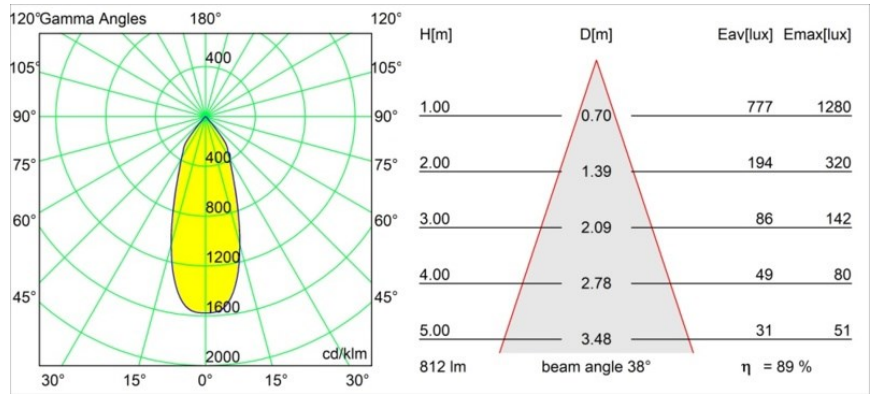

Light distribution & beam diagram