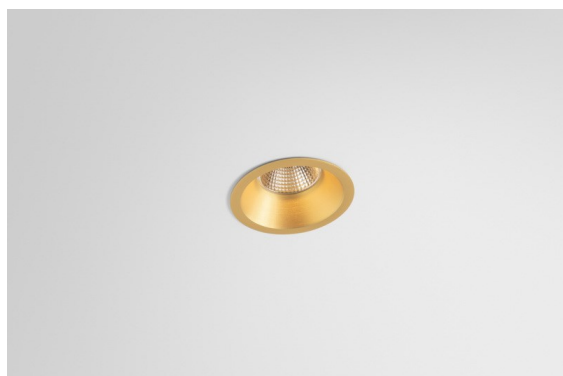

Date
Customer
Project
Type

*Smart Lotis Recessed 82 lx IP55 LED 2700K Flood DE Champagne Brushed*

**Specifications**

Material	12442115
Light Source Type	LED
LED Type	BRIDGELUX V8G8
LED technology	LED COB
CRI	Min. 90
Colour Temperature	2700K
Lifetime	L80B10 @50,000 Hours
Lamp Included	Yes
Number of Light Sources	1
CIE flux code	97 100 100 100 89
Binning (SDCM)	2
Light Direction	Down
Optic	Reflector
Measured beam angle (°)	38.0
Input Voltage	Constant Current Driver Required
Electrical Class	III
IP Rating	55
Glow wire rating (°C)	960
Indoor/Outdoor	Indoor
Application	Ceiling, Wall
Mounting	Recessed
Cut-out size (mm)	ø70
Mounting depth (mm)	100.0
Distance to Lighted Object (m)	0,1
Primary Colour & Primary Finish	Champagne, Brushed
Gross weight (g)	220.0
Drive current (mA)	350      500      700
Min. forward voltage (Vf)	13,2      13,7      14,2
Max. forward voltage (Vf)	15,0      15,4      16,0
Connected load (W)	5,0      7,2      10,6
Luminous flux per lamp (lm)	536      724      957
Efficacy (lm/W)	107      101      90
Glare rating	19      20      21
Remark	• 3500K on request

The 3 original designs, Smart Kup, Lotis and Cake still manage to steal the hearts of interior designers. And this goes for the entire Smart family. Smart's accessibility and extreme versatility are arguably fit for any expression. Mix and match accent lighting, up and downlight, fixed or adjustable, a mosaic of shapes, sizes, colours and mounting options, and create a playful installation.

**TM30 & CRI diagram**

**Light distribution & beam diagram**

Diagrams

**Decorative Accessories**

- 12500032** Mask Smart 82 1x Black Structure
- 12500009** Mask Smart 82 1x White Structure
- 12500046** Mask Smart 82 1x Gold Matt
- 12500015** Mask Smart 82 1x Champagne Brushed
- 12500014** Mask Smart 82 1x Bronze Brushed
- 12500043** Mask Smart 82 1x Black Brushed
- 12500016** Mask Smart 82 1x Silver Bronze Brushed