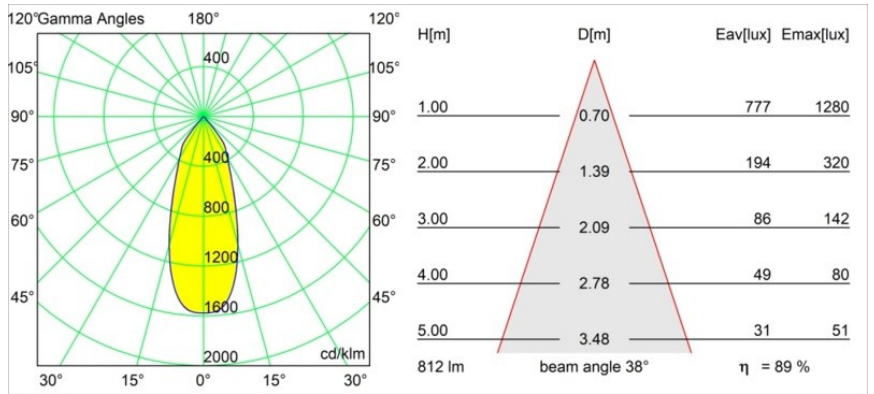

Light distribution & beam diagram