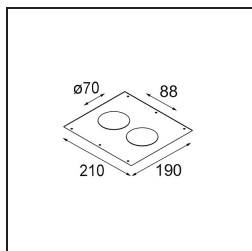

**Installation Accessories**

- 12500230** Ring Recessed 82 1x

- 10889830** Installation Housing 192x190x130

**12290130** Plaster Kit 190X190 - 70 1x

**12291030** Plaster Kit 210x190 - 70 2x

Choose a required accessory