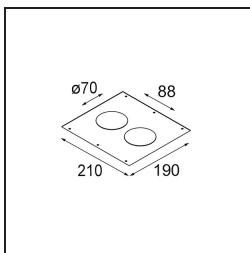

**Installation Accessories**

- 12500230** Ring Recessed 82 1x

- 10889830** Installation Housing 192x190x130

**12290130** Plaster Kit 190X190 - 70 1x

**12291030** Plaster Kit 210x190 - 70 2x

Choose a required accessory