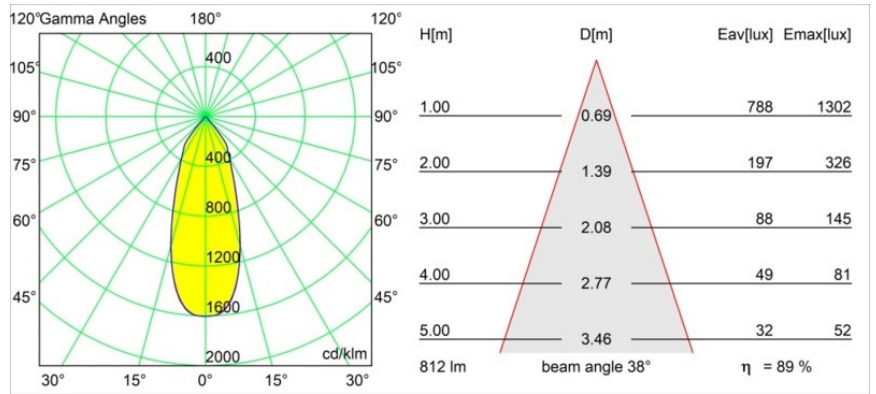

Light distribution & beam diagram