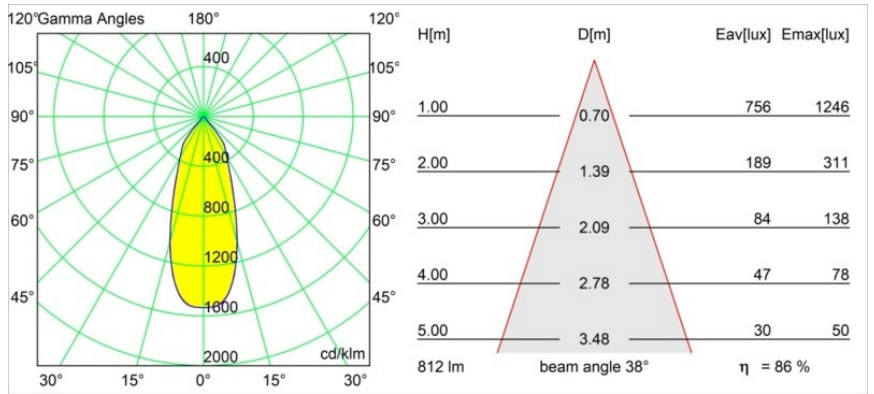

Light distribution & beam diagram