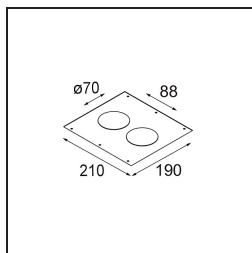

**Accessori Installazione**

- 12500230** Ring Recessed 82 1x

- 10889830** Installation Housing 192x190x130

**12290130** Plaster Kit 190X190 - 70 1x

**12291030** Plaster Kit 210x190 - 70 2x

Choose a required accessory