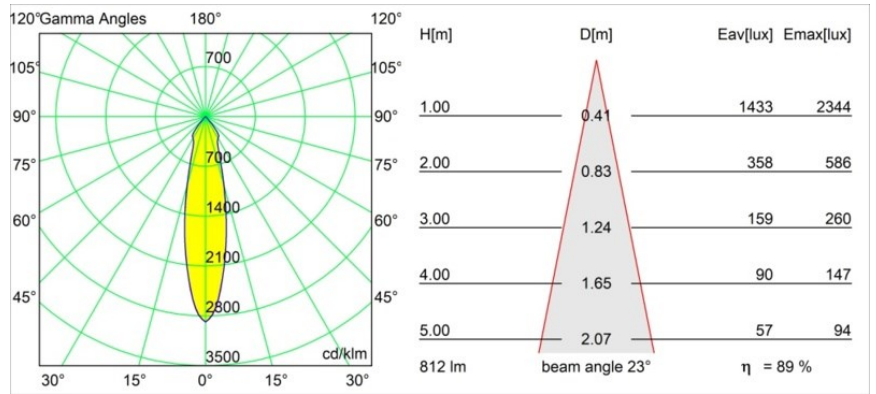

Light distribution & beam diagram