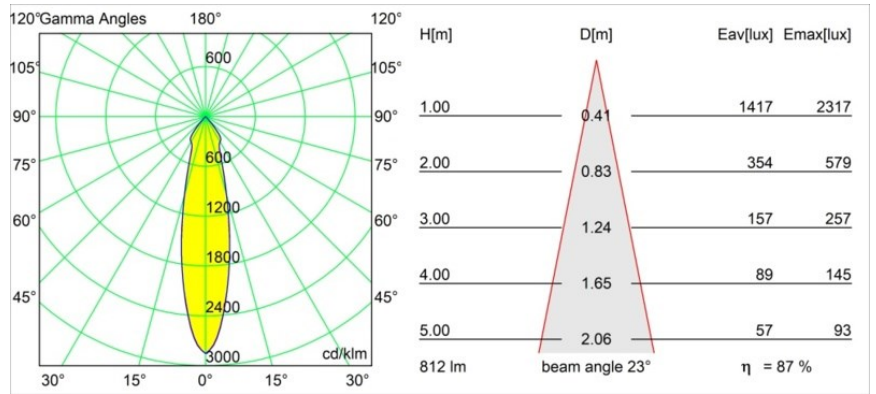

Light distribution & beam diagram