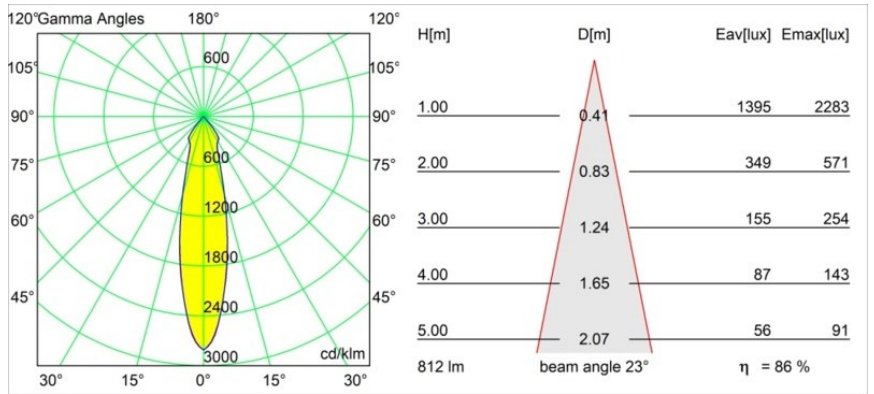

Light distribution & beam diagram