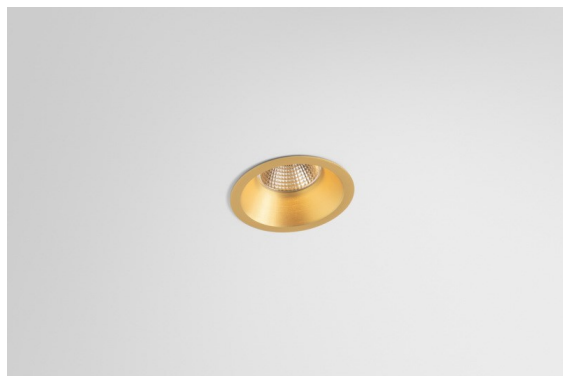

Date
Customer
Project
Type

*Smart Lotis Recessed 82 1x IP55 LED 2700K Medium DE Champagne Brushed*

**Specifications**

Material	12442015
Light Source Type	LED
LED Type	BRIDGELUX V8G8
LED technology	LED COB
CRI	Min. 90
Colour Temperature	2700K
Lifetime	L80B10 @50,000 Hours
Lamp Included	Yes
Number of Light Sources	1
CIE flux code	97 100 100 100 89
Binning (SDCM)	2
Light Direction	Down
Optic	Reflector
Measured beam angle (°)	24.0
Input Voltage	Constant Current Driver Required
Electrical Class	III
IP Rating	55
Glow wire rating (°C)	960
Indoor/Outdoor	Indoor
Application	Ceiling, Wall
Mounting	Recessed
Cut-out size (mm)	ø70
Mounting depth (mm)	100.0
Distance to Lighted Object (m)	0,1
Primary Colour & Primary Finish	Champagne, Brushed
Gross weight (g)	220.0
Drive current (mA)	350      500      700
Min. forward voltage (Vf)	13,2      13,7      14,2
Max. forward voltage (Vf)	15,0      15,4      16,0
Connected load (W)	5,0      7,2      10,6
Luminous flux per lamp (lm)	535      723      956
Efficacy (lm/W)	107      100      90
Glare rating	19      20      21
Remark	• 3500K on request

The 3 original designs, Smart Kup, Lotis and Cake still manage to steal the hearts of interior designers. And this goes for the entire Smart family. Smart's accessibility and extreme versatility are arguably fit for any expression. Mix and match accent lighting, up and downlight, fixed or adjustable, a mosaic of shapes, sizes, colours and mounting options, and create a playful installation.

**TM30 & CRI diagram**

**Light distribution & beam diagram**

Diagrams

**Decorative Accessories**

- 12500032** Mask Smart 82 1x Black Structure
- 12500009** Mask Smart 82 1x White Structure
- 12500046** Mask Smart 82 1x Gold Matt
- 12500015** Mask Smart 82 1x Champagne Brushed
- 12500014** Mask Smart 82 1x Bronze Brushed
- 12500043** Mask Smart 82 1x Black Brushed
- 12500016** Mask Smart 82 1x Silver Bronze Brushed