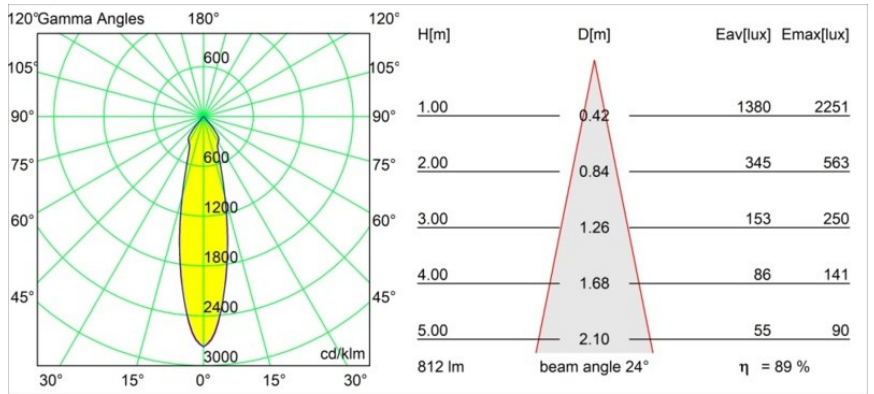

Light distribution & beam diagram