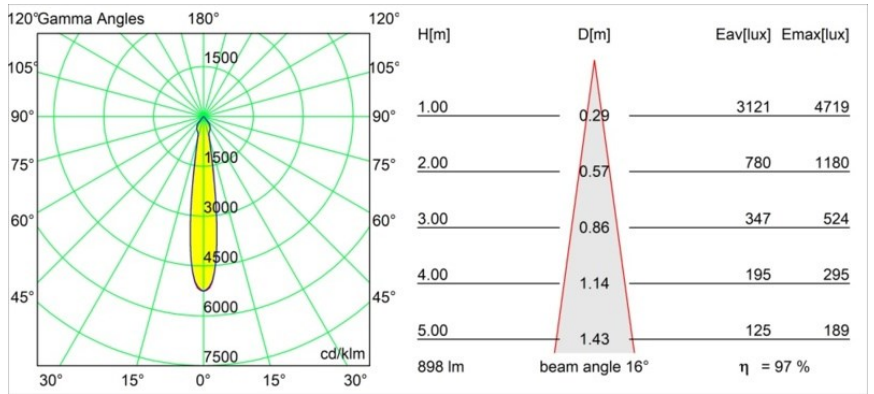

Light distribution & beam diagram