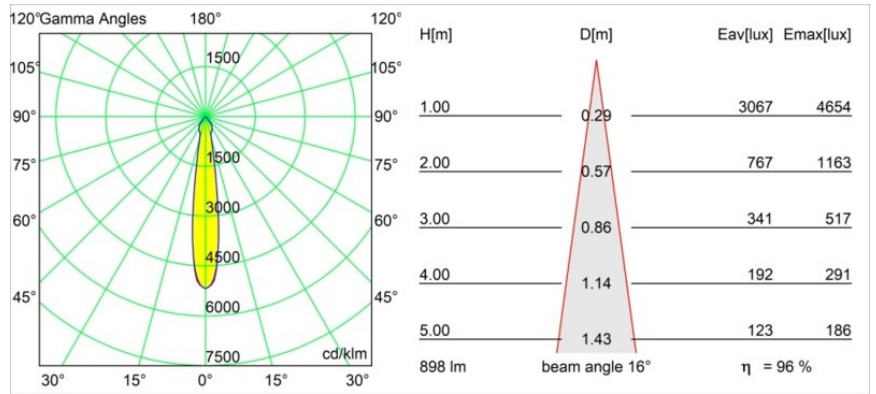

Light distribution & beam diagram