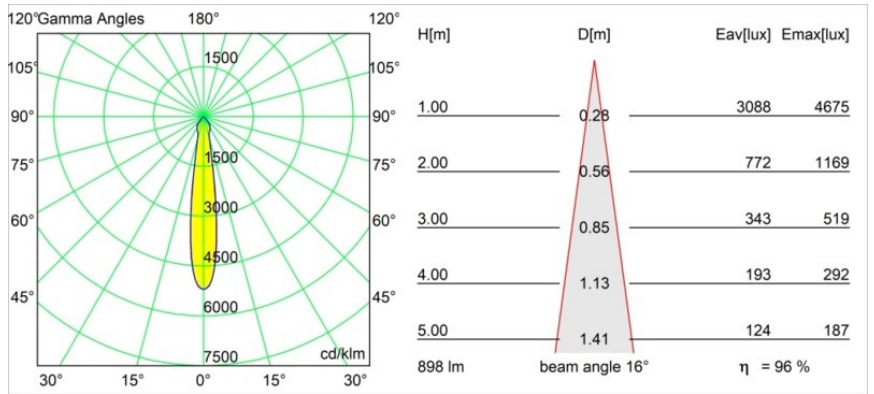

Light distribution & beam diagram