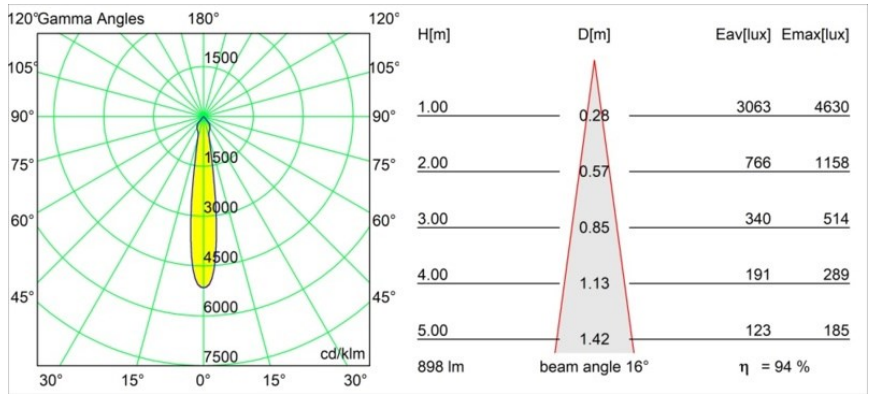

Light distribution & beam diagram