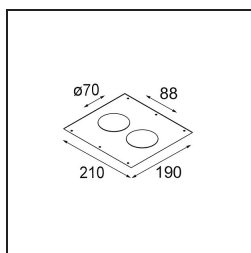

Accessori Installazione

- 12500230** Ring Recessed 82 1x

- 10889830** Installation Housing 192x190x130

12290130 Plaster Kit 190X190 - 70 1x

12291030 Plaster Kit 210x190 - 70 2x

Choose a required accessory