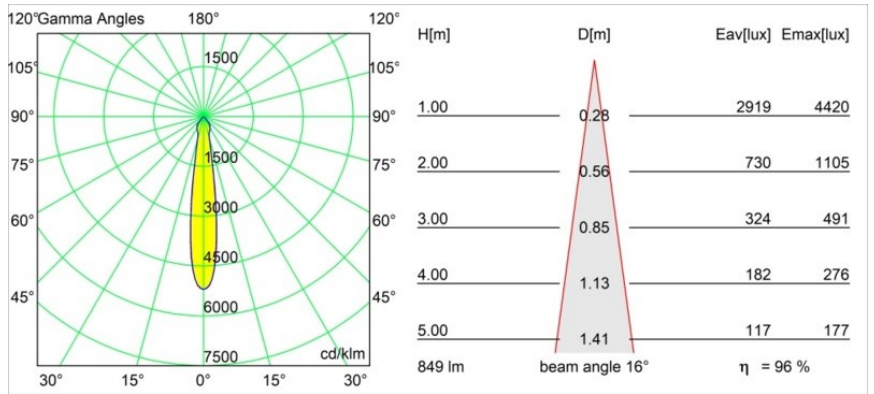

Light distribution & beam diagram