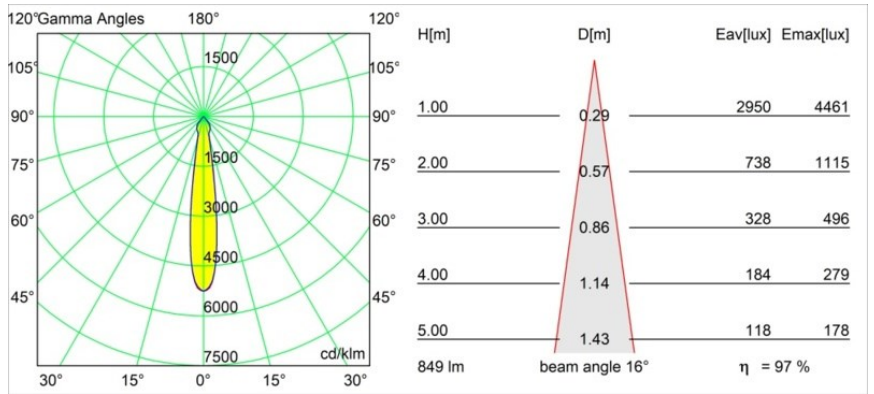

Light distribution & beam diagram