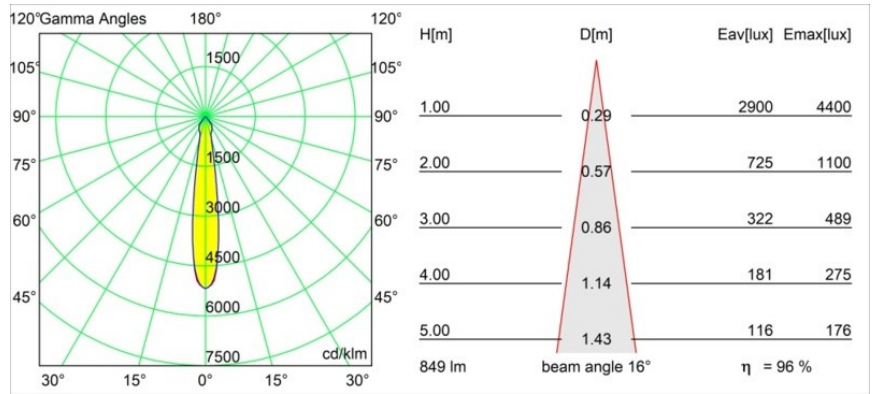

Light distribution & beam diagram