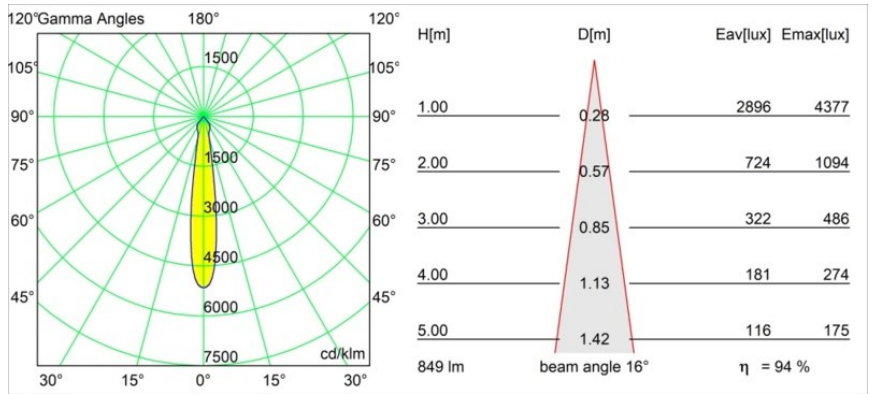

Light distribution & beam diagram