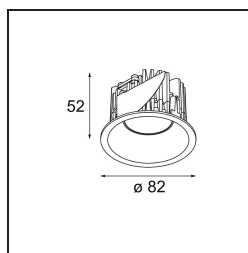

### Specifications

Material	12441714
Light Source Type	LED
LED Type	BRIDGELUX V8G8
LED technology	LED COB
CRI	Min. 90
Colour Temperature	3000K
Lifetime	L80B10 @50,000 Hours
Lamp Included	Yes
Number of Light Sources	1
CIE flux code	99 100 100 100 95
Binning (SDCM)	2
Light Direction	Down
Optic	Reflector
Measured beam angle (°)	16.0
Input Voltage	Constant Current Driver Required
Electrical Class	III
IP Rating	20
Glow wire rating (°C)	960
Indoor/Outdoor	Indoor
Application	Ceiling, Wall
Mounting	Recessed
Cut-out size (mm)	ø70
Mounting depth (mm)	100.0
Distance to Lighted Object (m)	0,1
Primary Colour & Primary Finish	Bronze, Brushed
Gross weight (g)	220.0
Drive current (mA)	350      500      700
Min. forward voltage (Vf)	13,2      13,7      14,2
Max. forward voltage (Vf)	15,0      15,4      16,0
Connected load (W)	5,0      7,2      10,6
Luminous flux per lamp (lm)	594      803      1061
Efficacy (lm/W)	119      111      100
Glare rating	20      21      22
Remark	• 3500K on request