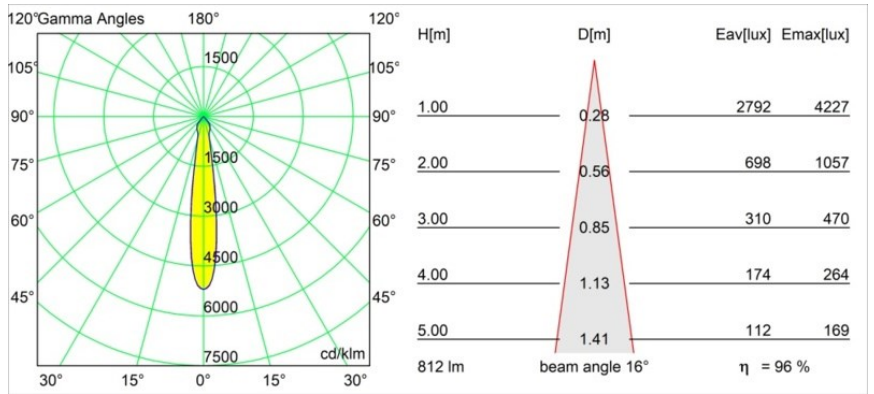

Light distribution & beam diagram