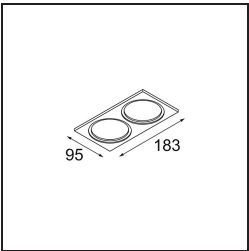

TM30 & CRI diagram

Light distribution & beam diagram

Diagrams

Decorative Accessories

- 12500032** Mask Smart 82 1x Black Structure
- 12500009** Mask Smart 82 1x White Structure
- 12500046** Mask Smart 82 1x Gold Matt
- 12500015** Mask Smart 82 1x Champagne Brushed
- 12500014** Mask Smart 82 1x Bronze Brushed
- 12500043** Mask Smart 82 1x Black Brushed
- 12500016** Mask Smart 82 1x Silver Bronze Brushed