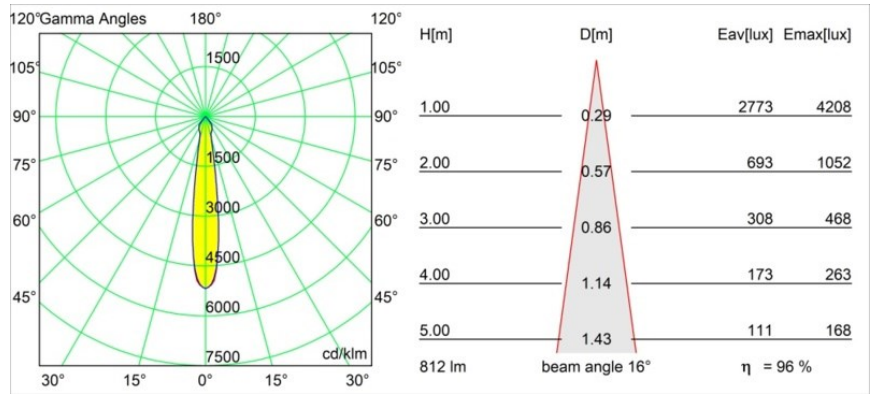

Light distribution & beam diagram