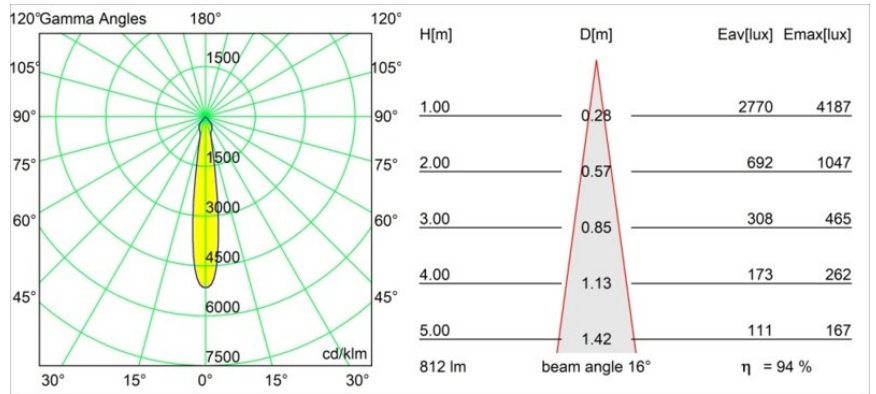

Light distribution & beam diagram