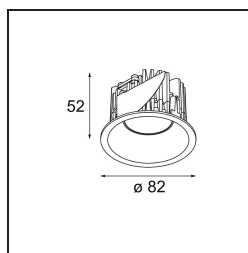

**Specifications**

Material	12441614
Light Source Type	LED
LED Type	BRIDGELUX V8G8
LED technology	LED COB
CRI	Min. 90
Colour Temperature	2700K
Lifetime	L80B10 @50,000 Hours
Lamp Included	Yes
Number of Light Sources	1
CIE flux code	99 100 100 100 95
Binning (SDCM)	2
Light Direction	Down
Optic	Reflector
Measured beam angle (°)	16.0
Input Voltage	Constant Current Driver Required
Electrical Class	III
IP Rating	20
Glow wire rating (°C)	960
Indoor/Outdoor	Indoor
Application	Ceiling, Wall
Mounting	Recessed
Cut-out size (mm)	ø70
Mounting depth (mm)	100.0
Distance to Lighted Object (m)	0,1
Primary Colour & Primary Finish	Bronze, Brushed
Gross weight (g)	220.0
Drive current (mA)	350      500      700
Min. forward voltage (Vf)	13,2      13,7      14,2
Max. forward voltage (Vf)	15,0      15,4      16,0
Connected load (W)	5,0      7,2      10,6
Luminous flux per lamp (lm)	568      768      1014
Efficacy (lm/W)	114      107      96
Glare rating	19      21      22
Remark	• 3500K on request