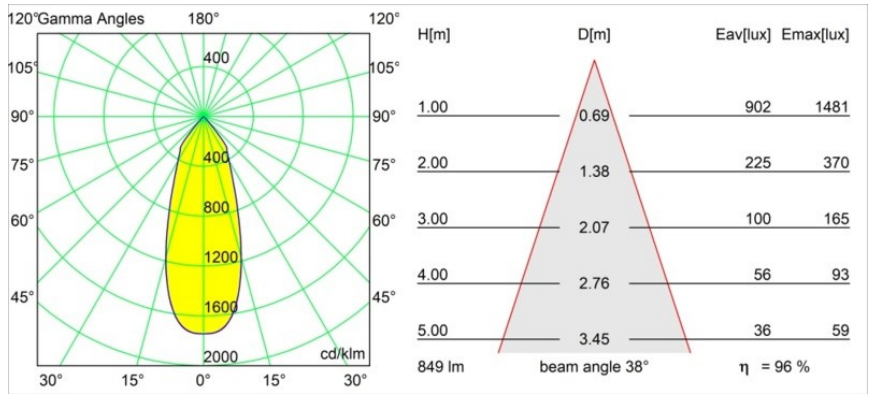

Light distribution & beam diagram