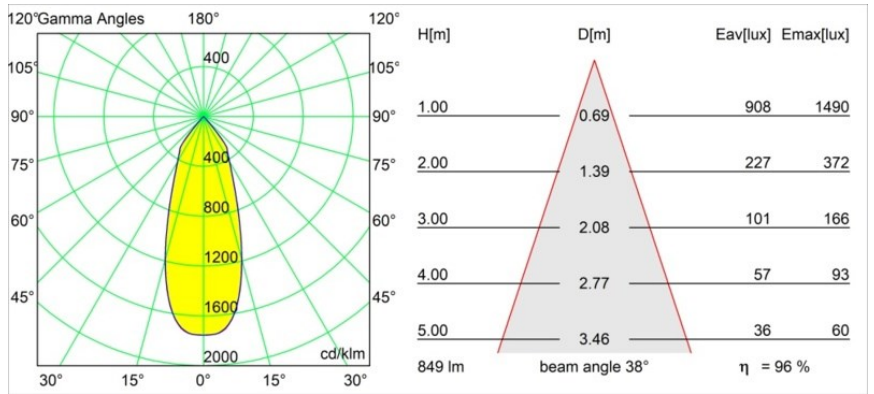

Light distribution & beam diagram