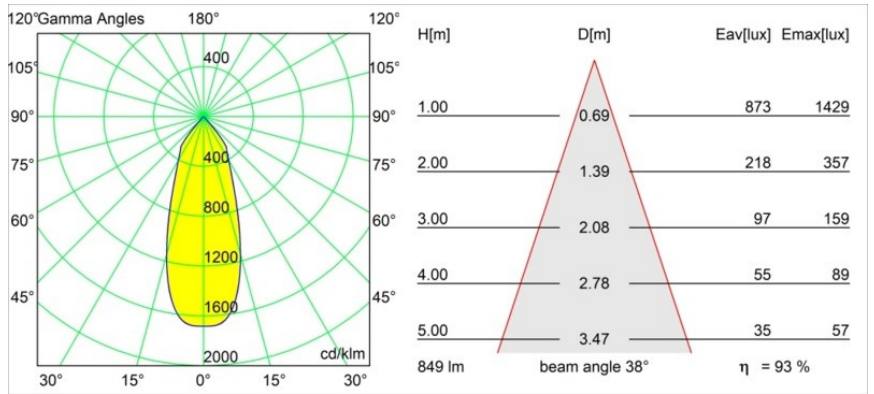

Light distribution & beam diagram