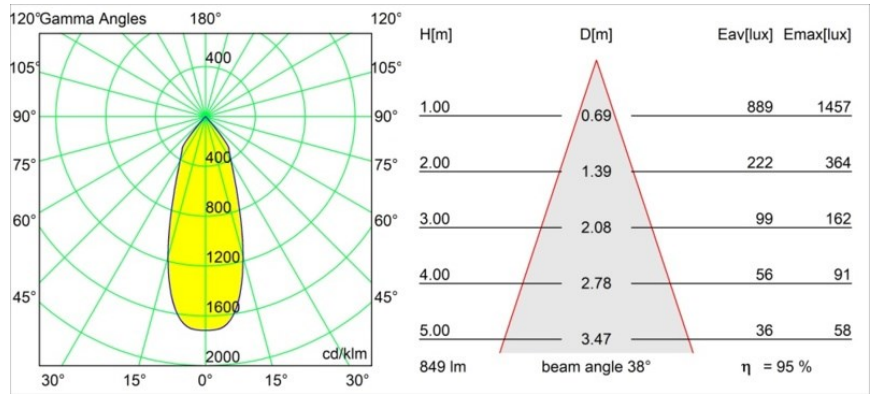

Light distribution & beam diagram