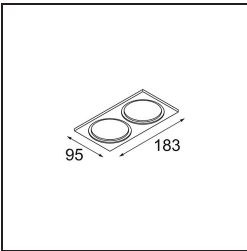

**Specifications**

Material	12441515
Light Source Type	LED
LED Type	BRIDGELUX V8G8
LED technology	LED COB
CRI	Min. 90
Colour Temperature	3000K
Lifetime	L80B10 @50,000 Hours
Lamp Included	Yes
Number of Light Sources	1
CIE flux code	99 100 100 100 96
Binning (SDCM)	2
Light Direction	Down
Optic	Reflector
Measured beam angle (°)	38.0
Input Voltage	Constant Current Driver Required
Electrical Class	III
IP Rating	20
Glow wire rating (°C)	960
Indoor/Outdoor	Indoor
Application	Ceiling, Wall
Mounting	Recessed
Cut-out size (mm)	ø70
Mounting depth (mm)	100.0
Distance to Lighted Object (m)	0,1
Primary Colour & Primary Finish	Champagne, Brushed
Gross weight (g)	220.0
Drive current (mA)	350      500      700
Min. forward voltage (Vf)	13,2      13,7      14,2
Max. forward voltage (Vf)	15,0      15,4      16,0
Connected load (W)	5,0      7,2      10,6
Luminous flux per lamp (lm)	602      813      1075
Efficacy (lm/W)	120      113      101
Glare rating	20      21      22
Remark	• 3500K on request

**TM30 & CRI diagram**

**Light distribution & beam diagram**

**Decorative Accessories**

- 12500032** Mask Smart 82 1x Black Structure
- 12500009** Mask Smart 82 1x White Structure
- 12500046** Mask Smart 82 1x Gold Matt
- 12500015** Mask Smart 82 1x Champagne Brushed
- 12500014** Mask Smart 82 1x Bronze Brushed
- 12500043** Mask Smart 82 1x Black Brushed
- 12500016** Mask Smart 82 1x Silver Bronze Brushed