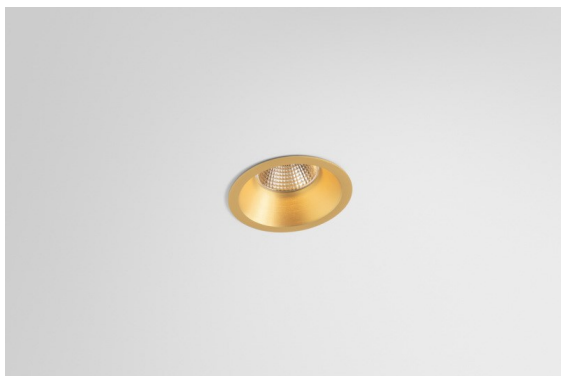

Date
Customer
Project
Type

*Smart Lotis Recessed 82 1x LED 3000K Flood DE Champagne Brushed*

The 3 original designs, Smart Kup, Lotis and Cake still manage to steal the hearts of interior designers. And this goes for the entire Smart family. Smart's accessibility and extreme versatility are arguably fit for any expression. Mix and match accent lighting, up and downlight, fixed or adjustable, a mosaic of shapes, sizes, colours and mounting options, and create a playful installation.

**Specifications**

Material	12441515
Light Source Type	LED
LED Type	BRIDGELUX V8G8
LED technology	LED COB
CRI	Min. 90
Colour Temperature	3000K
Lifetime	L80B10 @50,000 Hours
Lamp Included	Yes
Number of Light Sources	1
CIE flux code	99 100 100 100 96
Binning (SDCM)	2
Light Direction	Down
Optic	Reflector
Measured beam angle (°)	38.0
Input Voltage	Constant Current Driver Required
Electrical Class	III
IP Rating	20
Glow wire rating (°C)	960
Indoor/Outdoor	Indoor
Application	Ceiling, Wall
Mounting	Recessed
Cut-out size (mm)	ø70
Mounting depth (mm)	100.0
Distance to Lighted Object (m)	0,1
Primary Colour & Primary Finish	Champagne, Brushed
Gross weight (g)	220.0
Drive current (mA)	350      500      700
Min. forward voltage (Vf)	13,2      13,7      14,2
Max. forward voltage (Vf)	15,0      15,4      16,0
Connected load (W)	5,0      7,2      10,6
Luminous flux per lamp (lm)	602      813      1075
Efficacy (lm/W)	120      113      101
Glare rating	20      21      22
Remark	• 3500K on request

**TM30 & CRI diagram**

**Light distribution & beam diagram**

**Decorative Accessories**

- 12500032** Mask Smart 82 1x Black Structure
- 12500009** Mask Smart 82 1x White Structure
- 12500046** Mask Smart 82 1x Gold Matt
- 12500015** Mask Smart 82 1x Champagne Brushed
- 12500014** Mask Smart 82 1x Bronze Brushed
- 12500043** Mask Smart 82 1x Black Brushed
- 12500016** Mask Smart 82 1x Silver Bronze Brushed