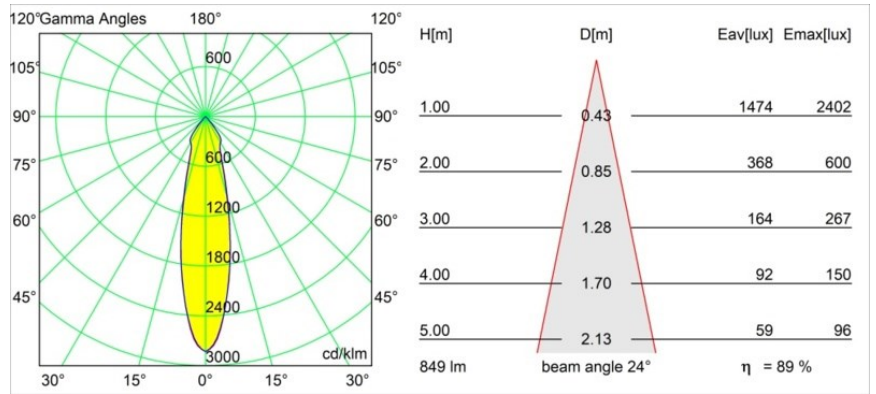

Light distribution & beam diagram