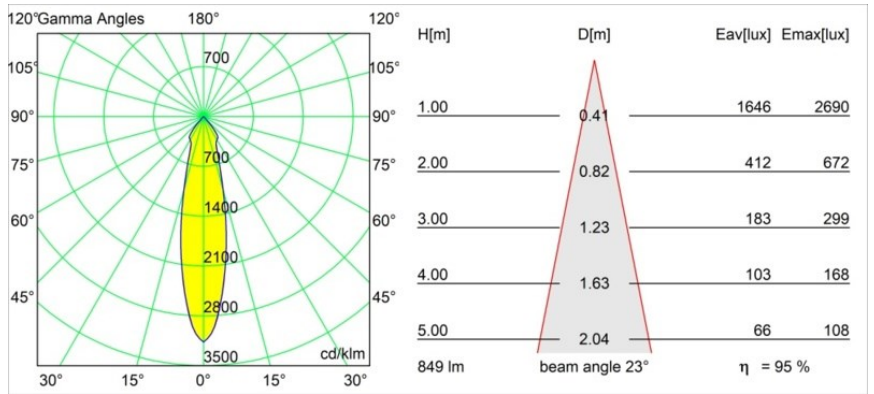

Light distribution & beam diagram