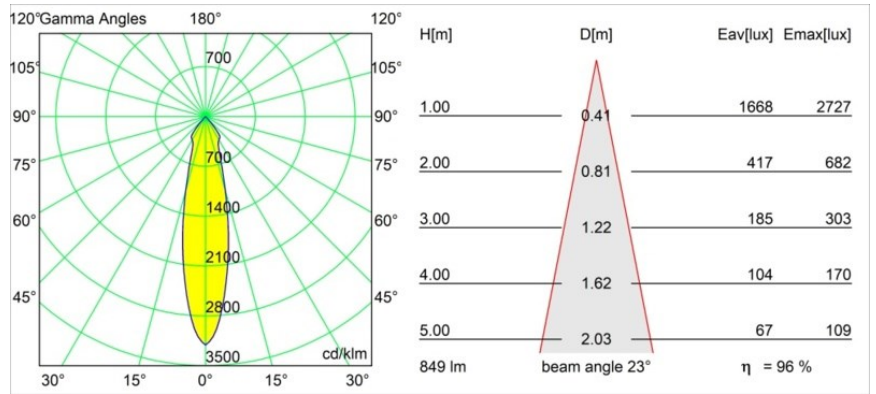

Light distribution & beam diagram