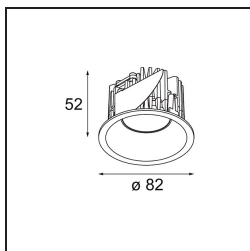

Date
Customer
Project
Type

Smart Lotis Recessed 82 1x LED 3000K Medium DE Silver Bronze Brushed

The 3 original designs, Smart Kup, Lotis and Cake still manage to steal the hearts of interior designers. And this goes for the entire Smart family. Smart's accessibility and extreme versatility are arguably fit for any expression. Mix and match accent lighting, up and downlight, fixed or adjustable, a mosaic of shapes, sizes, colours and mounting options, and create a playful installation.

Specifications

Material	12441416
Light Source Type	LED
LED Type	BRIDGELUX V8G8
LED technology	LED COB
CRI	Min. 90
Colour Temperature	3000K
Lifetime	L80B10 @50,000 Hours
Lamp Included	Yes
Number of Light Sources	1
CIE flux code	99 100 100 100 96
Binning (SDCM)	2
Light Direction	Down
Optic	Reflector
Measured beam angle (°)	23.0
Input Voltage	Constant Current Driver Required
Electrical Class	III
IP Rating	20
Glow wire rating (°C)	960
Indoor/Outdoor	Indoor
Application	Ceiling, Wall
Mounting	Recessed
Cut-out size (mm)	ø70
Mounting depth (mm)	100.0
Distance to Lighted Object (m)	0,1
Primary Colour & Primary Finish	Silver Bronze, Brushed
Gross weight (g)	220.0
Drive current (mA)	350 500 700
Min. forward voltage (Vf)	13,2 13,7 14,2
Max. forward voltage (Vf)	15,0 15,4 16,0
Connected load (W)	5,0 7,2 10,6
Luminous flux per lamp (lm)	603 816 1078
Efficacy (lm/W)	121 113 102
Glare rating	20 21 22
Remark	• 3500K on request