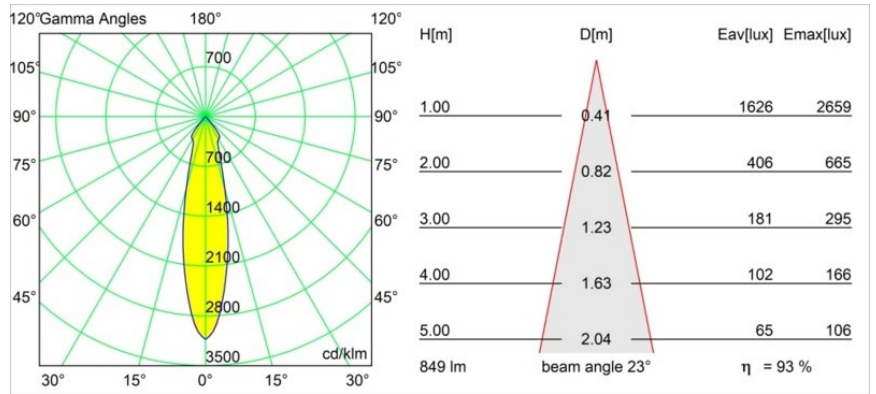

Light distribution & beam diagram