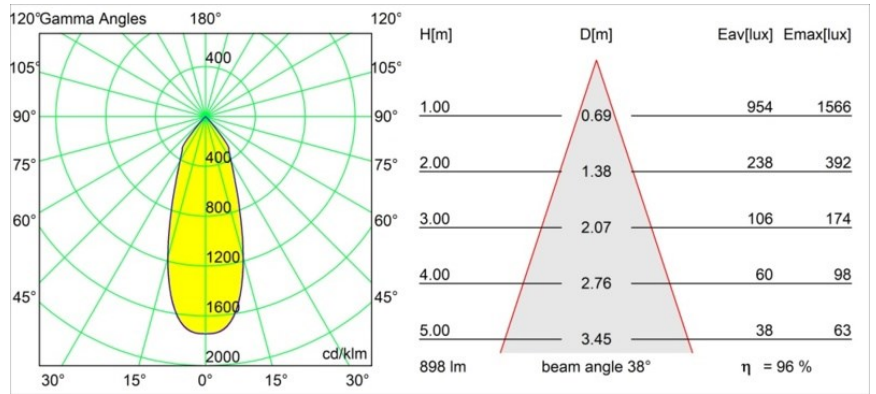

Light distribution & beam diagram