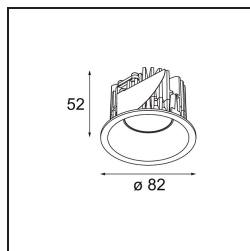

**Specifications**

Material	12441316
Light Source Type	LED
LED Type	BRIDGELUX V8G8
LED technology	LED COB
CRI	Min. 90
Colour Temperature	4000K
Lifetime	L80B10 @50,000 Hours
Lamp Included	Yes
Number of Light Sources	1
CIE flux code	99 100 100 100 96
Binning (SDCM)	2
Light Direction	Down
Optic	Reflector
Measured beam angle (°)	38.0
Input Voltage	Constant Current Driver Required
Electrical Class	III
IP Rating	20
Glow wire rating (°C)	960
Indoor/Outdoor	Indoor
Application	Ceiling, Wall
Mounting	Recessed
Cut-out size (mm)	ø70
Mounting depth (mm)	100.0
Distance to Lighted Object (m)	0,1
Primary Colour & Primary Finish	Silver Bronze, Brushed
Gross weight (g)	220.0
Drive current (mA)	350      500      700
Min. forward voltage (Vf)	13,2      13,7      14,2
Max. forward voltage (Vf)	15,0      15,4      16,0
Connected load (W)	5,0      7,2      10,6
Luminous flux per lamp (lm)	638      863      1141
Efficacy (lm/W)	128      120      108
Glare rating	20      21      22
Remark	• 3500K on request