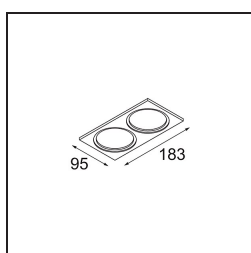

Remark

- 3500K su richiesta
-

TM30 & CRI diagram

Light distribution & beam diagram

Accessori Decorativi

- 12500032** Mask Smart 82 1x Black Structure
- 12500009** Mask Smart 82 1x White Structure
- 12500046** Mask Smart 82 1x Gold Matt
- 12500015** Mask Smart 82 1x Champagne Brushed
- 12500014** Mask Smart 82 1x Bronze Brushed
- 12500043** Mask Smart 82 1x Black Brushed
- 12500016** Mask Smart 82 1x Silver Bronze Brushed