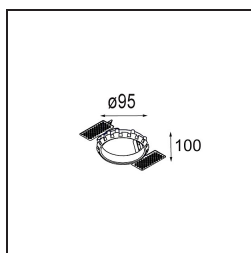

Accessori Installazione

- **12500230** Ring Recessed 82 1x