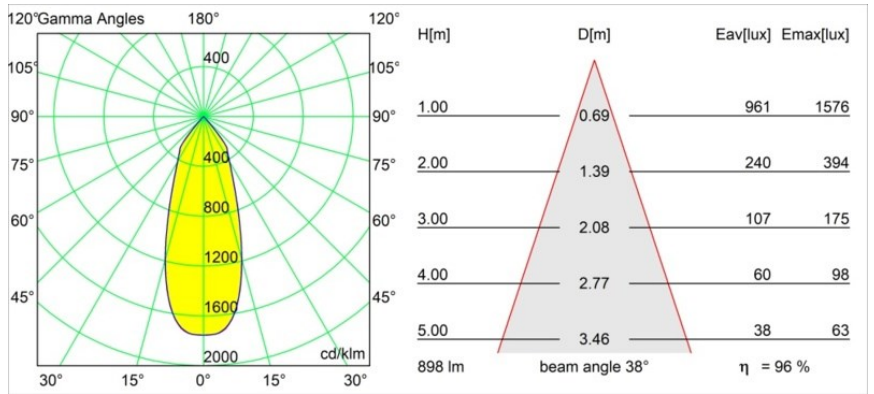

Light distribution & beam diagram