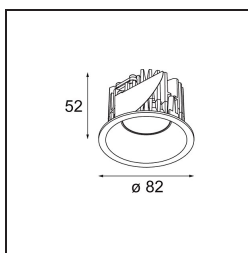

Date
Customer
Project
Type

Smart Lotis Recessed 82 1x LED 4000K Flood DE Black Brushed

Specifications

Material	12441343
Light Source Type	LED
LED Type	BRIDGELUX V8G8
LED technology	LED COB
CRI	Min. 90
Colour Temperature	4000K
Lifetime	L80B10 @50,000 Hours
Lamp Included	Yes
Number of Light Sources	1
CIE flux code	99 100 100 100 97
Binning (SDCM)	2
Light Direction	Down
Optic	Reflector
Measured beam angle (°)	38.0
Input Voltage	Constant Current Driver Required
Electrical Class	III
IP Rating	20
Glow wire rating (°C)	960
Indoor/Outdoor	Indoor
Application	Ceiling, Wall
Mounting	Recessed
Cut-out size (mm)	ø70
Mounting depth (mm)	100.0
Distance to Lighted Object (m)	0,1
Primary Colour & Primary Finish	Black, Brushed
Gross weight (g)	220.0
Drive current (mA)	350 500 700
Min. forward voltage (Vf)	13,2 13,7 14,2
Max. forward voltage (Vf)	15,0 15,4 16,0
Connected load (W)	5,0 7,2 10,6
Luminous flux per lamp (lm)	643 870 1149
Efficacy (lm/W)	129 121 108
Glare rating	20 21 22
Remark	• 3500K on request