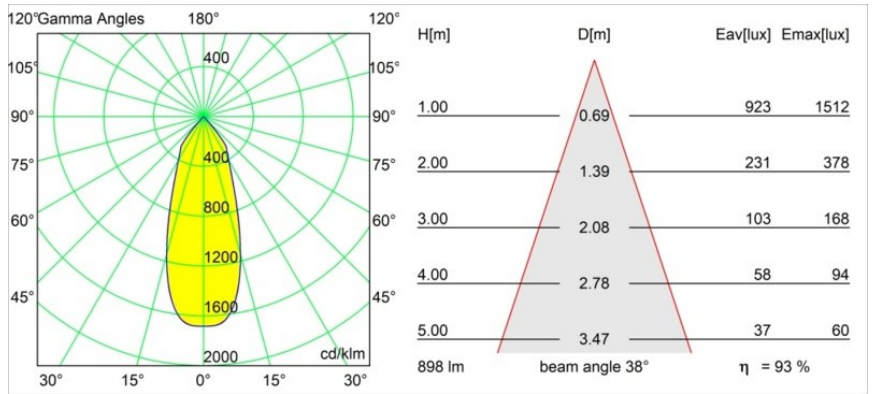

Light distribution & beam diagram